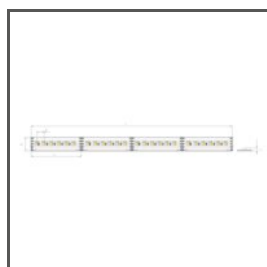

RELATED ACCESSORIES > RELATED LED > RGB / RGB-W / RGB-CTT

K-RGBW-1530-24
K-RGBW-1530-24