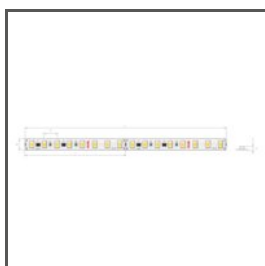

RELATED ACCESSORIES > RELATED LED > HIGH EFFICACY

K-HE-0480-HD-24

K-HEHD-0480-24