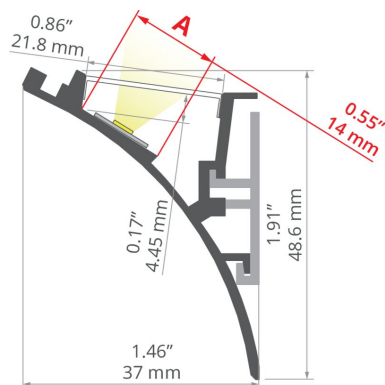

TECHNICAL DRAWING

TECHNICAL SPECIFICATIONS

Material	aluminum
Color	■ silver anodized
Possible fixture IP	20
Possible fixture shapes	linear, polygonal
Profile cross-section	angled
Width	37 mm
Height	48.6 mm
LED gluing width A	14 mm
Number of LED strips A (8 mm wide)	1
Width of the glow	22 mm
Max power of a single KLUŚ LED strip	24 W/m
Building type	Commercial, Entertainment/ Arts, HoReCa object
Facility zone	wall lighting, niche/cove, communication routes and corridors, lobby / foyer
The cover is cut to the length of the profile	yes
Can be easily connected into runs	yes
Wire out back of extrusion	yes

Length	Ref
1000 mm	A18025A_1
2005 mm	A18025A_2
3010 mm	A18025A_3