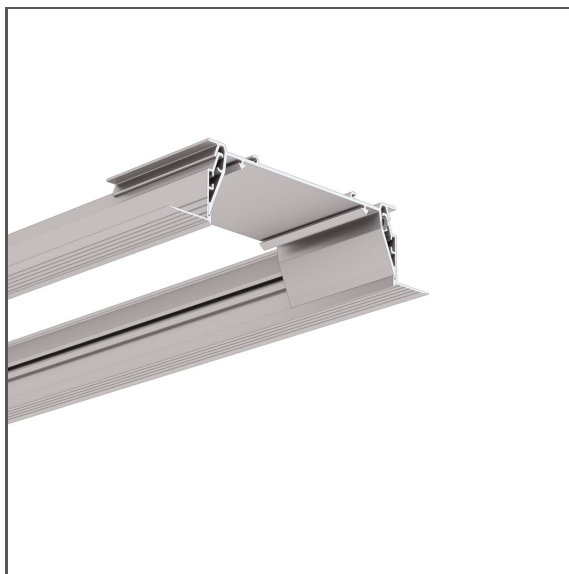

Profile RAM-KOZE-100

Ref. A18057

Ref. arch 18057

- Mounting track
- Easy servicing of the OMODO-100 Profile
- Installation from below, wall to wall
- Openwork structure
- Adjustable spacing of bridges in the mounting track
- Mounting to drywall
- Non visible aluminum elements

APPLICATION

- makes mounting and service of the OMODO-100 profile easy

MOUNTING

- in drywall, with mounting adhesive
- can be easily connected into runs and systems

ADDITIONAL INFORMATION

- standard lengths of KLUŚ profiles and covers: 1000 mm (tolerance ± 1.5 mm) and 2005 mm / 3010 mm (tolerance + 5 mm); for selected covers: 6050 mm, 10050 mm (tolerance + 5 mm)
- when choosing a different length of profiles / covers than available in the standard, you should additionally choose the cutting service at KLUŚ

TECHNICAL DRAWING

TECHNICAL SPECIFICATIONS

Material	aluminum
Color	■ silver non anodized
Possible fixture shapes	linear, polygonal
Width	145.7 mm
Height	35.5 mm
Building type	Commercial, HoReCa object, Entertainment/ Arts
Facility zone	lobby / foyer, office, conference room, communication routes and corridors
Can be easily connected into runs	yes
Mounting to drywall	yes
To cover with plaster	yes
Wire out back of extrusion	yes

Length	Ref
1000 mm	A18057N_1 18057NA_1
2005 mm	A18057N_2 18057NA_2
3010 mm	A18057N_3 18057NA_3

Profile RAM-KOZE-100

Ref. A18057

Ref. arch 18057

SAMPLE PROJECTS

RELATED PROFILES > FOR MAIN LIGHTING

OMODO-100