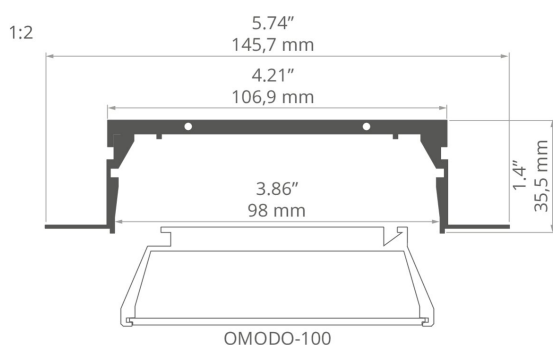

Profile RAM-KOZE-100

Ref. A18057

Ref. arch 18057

- Mounting track
- Easy servicing of the OMODO-100 Profile
- Installation from below, wall to wall
- Openwork structure
- Adjustable spacing of bridges in the mounting track
- Mounting to drywall
- Non visible aluminum elements

APPLICATION

- makes mounting and service of the OMODO-100 profile easy

MOUNTING

- in drywall, with mounting adhesive
- can be easily connected into runs and systems

ADDITIONAL INFORMATION

- standard lengths of KLUŚ profiles and covers: 1000 mm (tolerance ± 1.5 mm) and 2005 mm / 3010 mm (tolerance + 5 mm); for selected covers: 6050 mm, 10050 mm (tolerance + 5 mm)
- when choosing a different length of profiles / covers than available in the standard, you should additionally choose the cutting service at KLUŚ

TECHNICAL DRAWING

TECHNICAL SPECIFICATIONS

Material	aluminum
Color	■ silver non anodized
Possible fixture shapes	linear, polygonal
Width	145.7 mm
Height	35.5 mm
Building type	Commercial, HoReCa object, Entertainment/ Arts
Facility zone	lobby / foyer, office, conference room, communication routes and corridors
Can be easily connected into runs	yes
Mounting to drywall	yes
To cover with plaster	yes
Wire out back of extrusion	yes

Length	Ref
1000 mm	A18057N_1 18057NA_1
2005 mm	A18057N_2 18057NA_2
3010 mm	A18057N_3 18057NA_3

Profile RAM-KOZE-100

Ref. A18057

Ref. arch 18057

SAMPLE PROJECTS

RELATED PROFILES > FOR MAIN LIGHTING

OMODO-100