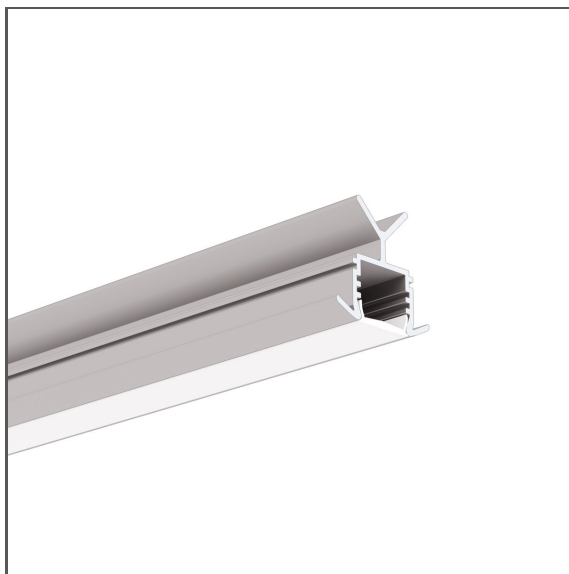

Profile POR

Ref. A06144

Ref. arch B6144

- Recessed Handrail lighting
- Easy snap-in installation

APPLICATION

- decorative lighting of stairs, staircases and passageways

MOUNTING

- in handrails, using dedicated accessories
- can be used in handrails with an outer diameter of 42 mm | 1.65" or 49 mm | 1.93"

ADDITIONAL INFORMATION

- it is possible to obtain mounting brackets adapted to other handrail diameters
- standard lengths of KLUŚ profiles and covers: 1000 mm (tolerance ± 1.5 mm) and 2005 mm / 3010 mm (tolerance + 5 mm); for selected covers: 6050 mm, 10050 mm (tolerance + 5 mm)
- when choosing a different length of profiles / covers than available in the standard, you should additionally choose the cutting service at KLUŚ

TECHNICAL DRAWING

TECHNICAL SPECIFICATIONS

Material	aluminum
Color	■ silver anodized
Possible fixture IP	20, 67
Possible fixture shapes	linear
Width	23.2 mm
Height	22.9 mm
LED gluing width A	11.2 mm
Number of LED strips A (8 mm wide)	1
Building type	Commercial, Residential, Entertainment/ Arts, HoReCa object, Outdoor
Facility zone	stairs and handrails, communication routes and corridors
Wire out end cap	yes
Wire out back of extrusion	yes