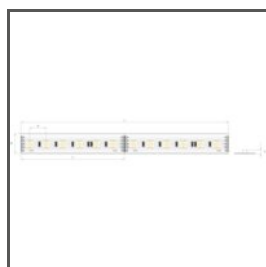

K-1920-120-RGB-24V
K-RGB-1920-120-24
Ref. arch K-1920-120-RGB-24V