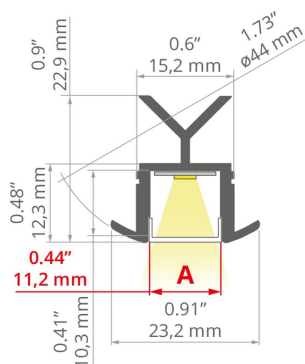

Profile POR

Ref. A06144

Ref. arch B6144

- Recessed Handrail lighting
- Easy snap-in installation

APPLICATION

- decorative lighting of stairs, staircases and passageways

MOUNTING

- in handrails, using dedicated accessories
- can be used in handrails with an outer diameter of 42 mm | 1.65" or 49 mm | 1.93"

ADDITIONAL INFORMATION

- it is possible to obtain mounting brackets adapted to other handrail diameters
- standard lengths of KLUŚ profiles and covers: 1000 mm (tolerance ± 1.5 mm) and 2005 mm / 3010 mm (tolerance + 5 mm); for selected covers: 6050 mm, 10050 mm (tolerance + 5 mm)
- when choosing a different length of profiles / covers than available in the standard, you should additionally choose the cutting service at KLUŚ

TECHNICAL DRAWING

TECHNICAL SPECIFICATIONS

Material	aluminum
Color	■ silver anodized
Possible fixture IP	20, 67
Possible fixture shapes	linear
Width	23.2 mm
Height	22.9 mm
LED gluing width A	11.2 mm
Number of LED strips A (8 mm wide)	1
Building type	Commercial, Residential, Entertainment/ Arts, HoReCa object, Outdoor
Facility zone	stairs and handrails, communication routes and corridors
Wire out end cap	yes
Wire out back of extrusion	yes