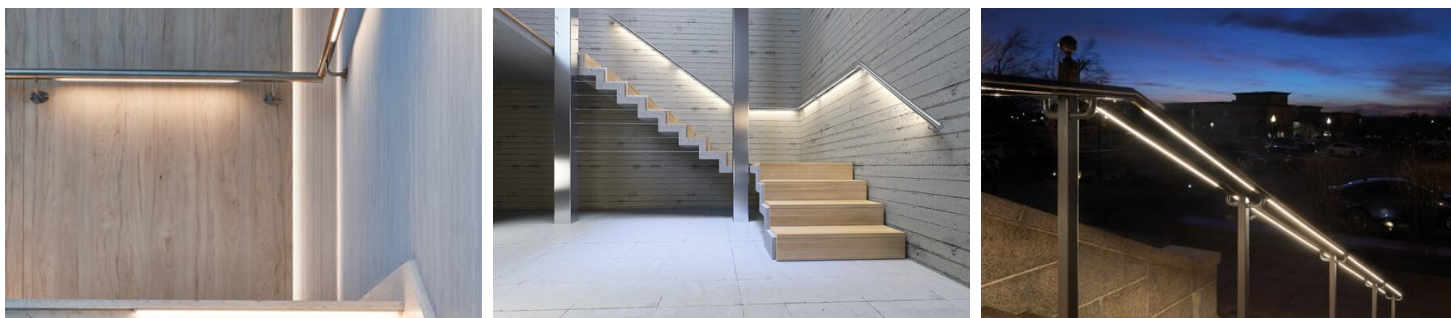

Profile POR

Ref. A06144

Ref. arch B6144

SAMPLE PROJECTS

RELATED ACCESSORIES > RELATED COVERS

NAME	MATERIAL	MATERIAL TRANSMITTANCE	COLOR	REF.
LIGER		PC	70 % ☐ frosted	B17037M 17037
			32 % ☒ black	B17037C 17040
KA-COM		PVC	70 % ☐ frosted	B17179M 17179
			93 % ☒ clear	B17179T 17180
HS		PC	73 % ☐ frosted	B17208M 1369
			94 % ☒ clear	B17208T 1370
KA-PRO		PC	67 % ☐ frosted	B17064M 17064
			94 % ☒ clear	B17064T 17065
KA		PC	63 % ☐ frosted	B17035M 17035
			91 % ☒ clear	B17035T 17036

RELATED ACCESSORIES > RELATED END CAPS

NAME	MATERIAL	COLOR	REF.
POR		PP ☒ gray	C24021C02 24021
POR-OTW		PP ☒ gray	C24021C02TW 24137