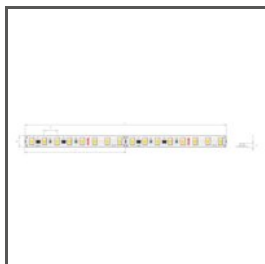

RELATED ACCESSORIES > RELATED LED > HIGH EFFICACY

K-HE-0480-HD-24V
K-HEHD-0480-24
Ref. arch K-HE-0480-HD-24V