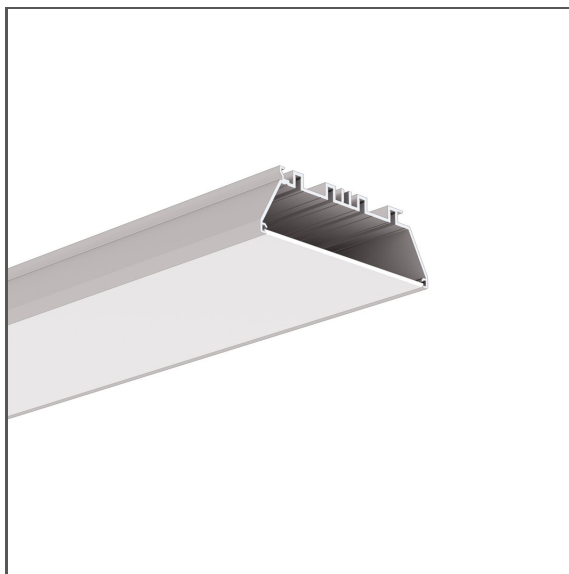

Profile OMODO-100

Ref. A18058

Ref. arch 18058

IP20

- Easy maintenance
- Possibility to obtain UGR < 19
- High lumen output

APPLICATION

- main and decorative lighting

MOUNTING

- in drywall, using a dedicated mounting track and screws

ADDITIONAL INFORMATION

- both LED strips and LED current modules can be used
- safety due to high vibration resistance
- standard lengths of KLUŚ profiles and covers: 1000 mm (tolerance ± 1.5 mm) and 2005 mm / 3010 mm (tolerance + 5 mm); for selected covers: 6050 mm, 10050 mm (tolerance + 5 mm)
- when choosing a different length of profiles / covers than available in the standard, you should additionally choose the cutting service at KLUŚ

TECHNICAL DRAWING

1:2

TECHNICAL SPECIFICATIONS

Material	aluminum
Color	■ silver anodized
Possible fixture IP	20
Possible fixture shapes	linear, polygonal
Profile cross-section	rectangular
Width	98 mm
Height	31 mm
LED gluing width A	74.7 mm
Number of LED strips A (8 mm wide)	9
Building type	Commercial, Retail, Entertainment/ Arts, HoReCa object
Facility zone	office, communication routes and corridors, conference room, lobby / foyer