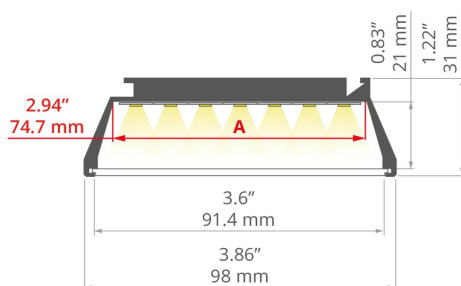

- in drywall, using a dedicated mounting track and screws

ADDITIONAL INFORMATION

- both LED strips and LED current modules can be used
- safety due to high vibration resistance
- standard lengths of KLUŚ profiles and covers: 1000 mm (tolerance ± 1.5 mm) and 2005 mm / 3010 mm (tolerance + 5 mm); for selected covers: 6050 mm, 10050 mm (tolerance + 5 mm)
- when choosing a different length of profiles / covers than available in the standard, you should additionally choose the cutting service at KLUŚ

TECHNICAL DRAWING

1:2

TECHNICAL SPECIFICATIONS

Material	aluminum
Color	■ silver anodized
Possible fixture IP	20
Possible fixture shapes	linear, polygonal
Profile cross-section	rectangular
Width	98 mm
Height	31 mm
LED gluing width A	74.7 mm
Number of LED strips A (8 mm wide)	9
Building type	Commercial, Retail, Entertainment/ Arts, HoReCa object
Facility zone	office, communication routes and corridors, conference room, lobby / foyer