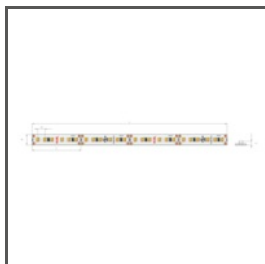

Profile OMODO-100

Ref. A18058

Ref. arch 18058

RELATED ACCESSORIES > RELATED LED > CRI 95+

K-CR-1220-24V
K-CR-1220-24
Ref. arch K-CR-1220-24V