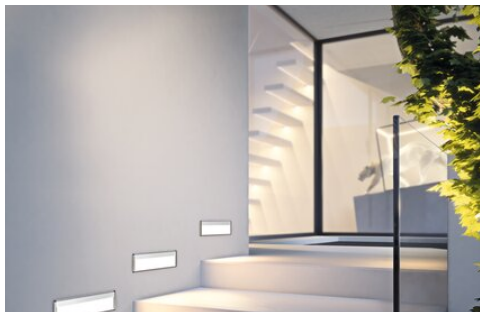

Profile OBIT

Ref. A04826

Ref. arch W4826

Wire out back of extrusion	yes

SAMPLE PROJECTS

RELATED ACCESSORIES > RELATED COVERS

NAME	MATERIAL	MATERIAL TRANSMITTANCE	COLOR	REF.
LIGER		PC	70 % ☐ frosted	B17037M 17037
			32 % ☒ black	B17037C 17040
KA		PC	63 % ☐ frosted	B17035M 17035
			91 % ☒ clear	B17035T 17036
KA-PRO		PC	67 % ☐ frosted	B17064M 17064
			94 % ☒ clear	B17064T 17065
DHS		PC	73 % ☐ frosted	B17052M 17052
			94 % ☒ clear	B17052T 17063
HS		PC	73 % ☐ frosted	B17208M 1369
			94 % ☒ clear	B17208T 1370
KA-COM		PVC	70 % ☐ frosted	B17179M 17179
			93 % ☒ clear	B17179T 17180

RELATED ACCESSORIES > RELATED END CAPS

NAME	MATERIAL	COLOR	REF.
OBIT		☒ gray	C24127C02 24127
		☒ silver	C24127L01 24136