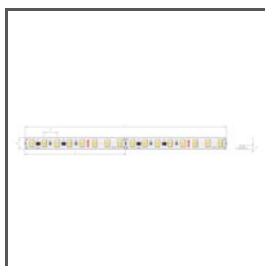

RELATED ACCESSORIES > RELATED LED > HIGH EFFICACY

K-HE-0480-HD-24V
K-HEHD-0480-24
Ref. arch K-HE-0480-HD-24V