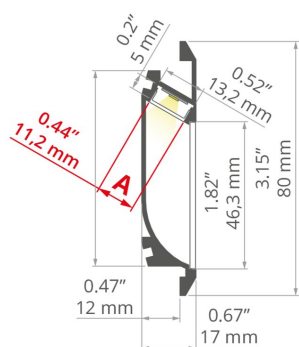

ADDITIONAL INFORMATION

- standard lengths of KLUŚ profiles and covers: 1000 mm (tolerance ± 1.5 mm) and 2005 mm / 3010 mm (tolerance + 5 mm); for selected covers: 6050 mm, 10050 mm (tolerance + 5 mm)
- when choosing a different length of profiles / covers than available in the standard, you should additionally choose the cutting service at KLUŚ

TECHNICAL DRAWING

1:2

TECHNICAL SPECIFICATIONS

Material	aluminum
Color	■ silver anodized
Possible fixture IP	20
Possible fixture shapes	linear
Profile cross-section	rectangular
Width	17 mm
Height	80 mm
LED gluing width A	11.2 mm
Number of LED strips A (8 mm wide)	1
Possibility of obtaining a line of light	yes
Building type	Commercial, Residential, Entertainment/ Arts, HoReCa object
Facility zone	wall lighting, stairs and handrails, communication routes and corridors
The cover is cut to the length of the profile	yes
Can be easily connected into runs	yes
Mounting to drywall	yes

Length	Ref
1000 mm	A04826A_1 W4826ANODA_1
2005 mm	A04826A_2 W4826ANODA_2
3010 mm	A04826A_3 W4826ANODA_3

Profile OBIT

Ref. A04826

Ref. arch W4826

Wire out back of extrusion	yes
----------------------------	-----