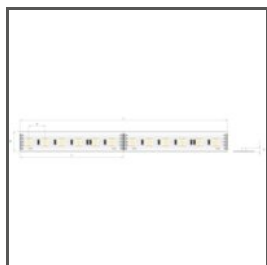

K-1920-120-RGB-24V
K-RGB-1920-120-24
Ref. arch K-1920-120-RGB-24V