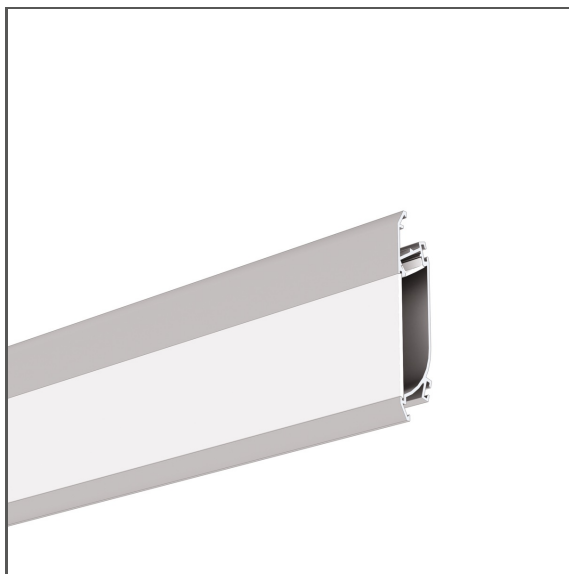

Profile OBIT

Ref. A04826

Ref. arch W4826

- Hallway lighting
- Three lighting options

APPLICATION

- decorative and warning lighting

MOUNTING

- recessed, using dedicated accessories or mounting adhesive
- can be easily connected into runs and systems

ADDITIONAL INFORMATION

- standard lengths of KLUŚ profiles and covers: 1000 mm (tolerance ± 1.5 mm) and 2005 mm / 3010 mm (tolerance + 5 mm); for selected covers: 6050 mm, 10050 mm (tolerance + 5 mm)
- when choosing a different length of profiles / covers than available in the standard, you should additionally choose the cutting service at KLUŚ

TECHNICAL DRAWING

1:2

TECHNICAL SPECIFICATIONS

Material	aluminum
Color	■ silver anodized
Possible fixture IP	20
Possible fixture shapes	linear
Profile cross-section	rectangular
Width	17 mm
Height	80 mm
LED gluing width A	11.2 mm
Number of LED strips A (8 mm wide)	1
Possibility of obtaining a line of light	yes
Building type	Commercial, Residential, Entertainment/ Arts, HoReCa object
Facility zone	wall lighting, stairs and handrails, communication routes and corridors
The cover is cut to the length of the profile	yes
Can be easily connected into runs	yes
Mounting to drywall	yes