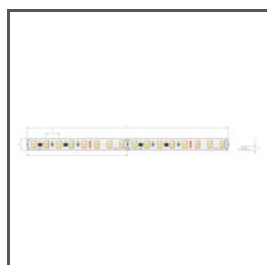

RELATED ACCESSORIES > RELATED LED > HIGH EFFICACY

K-HE-0480-HD-24
K-HEHD-0480-24