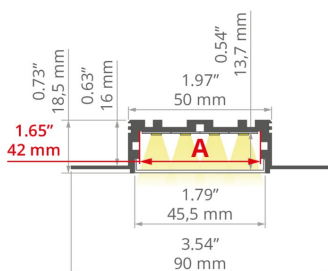

Profile KOZUS-50

Ref. A00958

- Mounting to 16 mm | 0.63" drywall
- No collision with the ceiling structure
- Line of light flush with the surface
- High lumen output
- Non visible aluminum elements
- Possibility to mount the power supply in the luminous part of the luminaire

TECHNICAL DRAWING

1:2

TECHNICAL SPECIFICATIONS

Material	aluminum
Color	■ silver non anodized
Possible fixture IP	20, 65
Possible fixture shapes	linear, polygonal
Profile cross-section	rectangular
Width	90 mm
Height	18.5 mm
LED gluing width A	42 mm
Number of LED strips A (8 mm wide)	5
Width of the glow	44.6 mm
Max power of a single KLUŚ LED strip	24 W/m
Possibility of obtaining a line of light	yes
Building type	Commercial, HoReCa object, Retail
Facility zone	communication routes and corridors, bathroom, lobby / foyer, office, conference room
The cover is cut to the length of the profile	yes
Can be easily connected into runs	yes