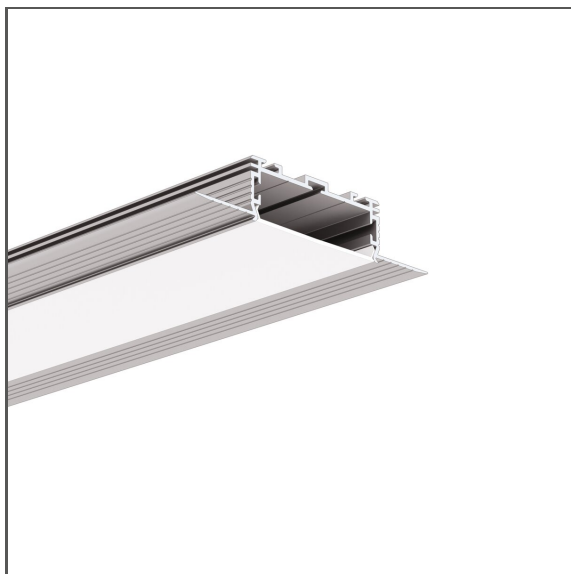

Profile KOZUS-50

Ref. A00958

- Mounting to 16 mm | 0.63" drywall
- No collision with the ceiling structure
- Line of light flush with the surface
- High lumen output
- Non visible aluminum elements
- Possibility to mount the power supply in the luminous part of the luminaire

APPLICATION

- main and decorative lighting

MOUNTING

- in drywall, with mounting adhesive
- can be easily connected into runs and systems

ADDITIONAL INFORMATION

- in order to protect the lighting fixture during installation, a TECH-50 protective insert should be used

TECHNICAL DRAWING

1:2

TECHNICAL SPECIFICATIONS

Material	aluminum
Color	■ silver non anodized
Possible fixture IP	20, 65
Possible fixture shapes	linear, polygonal
Profile cross-section	rectangular
Width	90 mm
Height	18.5 mm
LED gluing width A	42 mm
Number of LED strips A (8 mm wide)	5
Width of the glow	44.6 mm
Max power of a single KLUŚ LED strip	24 W/m
Possibility of obtaining a line of light	yes
Building type	Commercial, HoReCa object, Retail
Facility zone	communication routes and corridors, bathroom, lobby / foyer, office, conference room
The cover is cut to the length of the profile	yes
Can be easily connected into runs	yes

Length	Ref
1000 mm	A00958N_1
2005 mm	A00958N_2
3010 mm	A00958N_3

Profile KOZUS-50

Ref. A00958

Mounting to drywall	yes
To cover with plaster	yes
Wire out back of extrusion	yes

SAMPLE PROJECTS

RELATED ACCESSORIES > COVERS