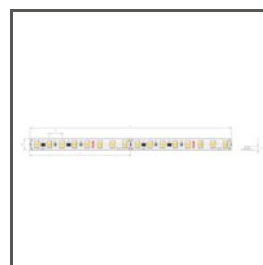

K-HE-1920-HD-24
K-HEHD-1920-24