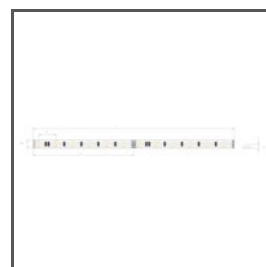

K-RGB-1560-24
K-RGB-1560-24