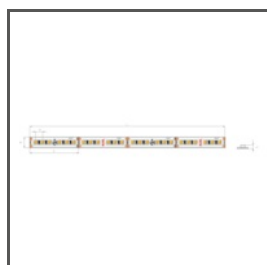

RELATED ACCESSORIES > RELATED LED > WHITE MONO

K-1275-24
K-1275-24