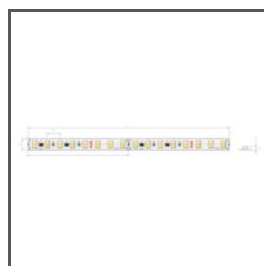

K-HE-1920-HD-24
K-HEHD-1920-24