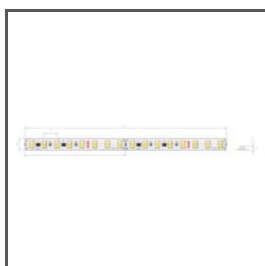

RELATED ACCESSORIES > RELATED LED > HIGH EFFICACY

K-HE-0480-HD-24
K-HEHD-0480-24