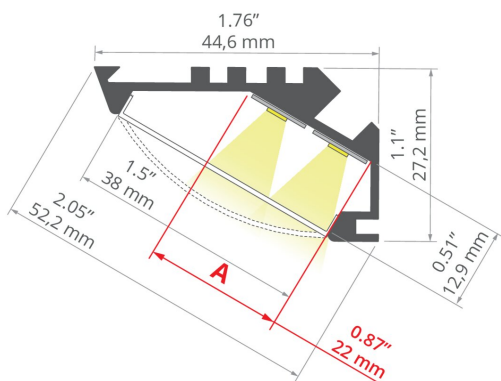

## TECHNICAL DRAWING

- Installation in corners
- Lighting angle: 30 Degrees
- Wide range of accessories
- Cable management space

## ADDITIONAL INFORMATION

- standard lengths of KLUŚ profiles and covers: 1000 mm (tolerance  $\pm 1.5$  mm) and 2005 mm / 3010 mm (tolerance + 5 mm); for selected covers: 6050 mm, 10050 mm (tolerance + 5 mm)
- when choosing a different length of profiles / covers than available in the standard, you should additionally choose the cutting service at KLUŚ

## TECHNICAL SPECIFICATIONS

Material	aluminum
Color	■ silver anodized
Possible fixture IP	20
Possible fixture shapes	linear, polygonal
Profile cross-section	angled
Width	44.6 mm
Height	27.2 mm
LED gluing width A	22 mm
Number of LED strips A (8 mm wide)	2
Width of the glow	38 mm
Max power of a single KLUŚ LED strip	24 W/m
Lighting at an angle	30
Possibility of obtaining a line of light	yes
Building type	Commercial, Retail, Entertainment/ Arts
Facility zone	kitchen, furniture, shop windows and exhibition
The cover is cut to the length of the profile	yes
Can be easily connected into runs	yes
Wire out back of extrusion	yes

Length	Ref
1000 mm	A07890A_1
2005 mm	A07890A_2
3010 mm	A07890A_3