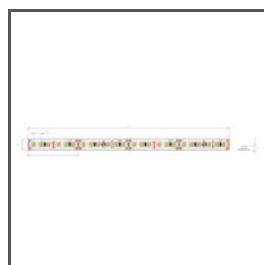

K-1220-24
K-1220-24