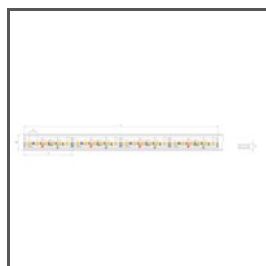

KWP-14KRGB-1200-24
KWP-14KRGB-1200-24