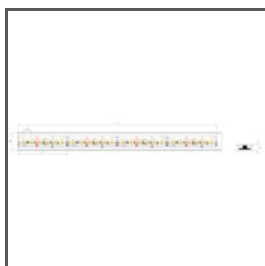

RELATED ACCESSORIES > RELATED LED > RGB / RGB-W / RGB-CTT

KWP-14KRGB-0700-24
KWP-14KRGB-0700-24