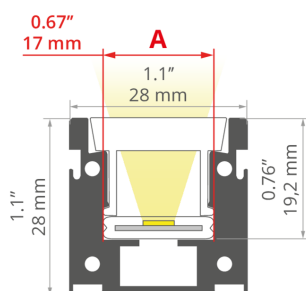

## ADDITIONAL INFORMATION

- possibility to fasten the lighting fixture with the back or side to the mounting surface
- possibility of smooth transition from a facade into an in-ground lighting fixture
- standard lengths of KLUŚ profiles and covers: 1000 mm (tolerance ± 1.5 mm) and 2005 mm / 3010 mm (tolerance + 5 mm); for selected covers: 6050 mm, 10050 mm (tolerance + 5 mm)
- when choosing a different length of profiles / covers than available in the standard, you should additionally choose the cutting service at KLUŚ

## TECHNICAL SPECIFICATIONS

Material	aluminum
Color	■ silver anodized
Possible fixture IP	20, 65, 67, 68
Possible fixture shapes	linear
Profile cross-section	rectangular
Width	28 mm
Height	28 mm
LED gluing width A	17 mm
Number of LED strips A (8 mm wide)	1
Width of the glow	22 mm
Max power of a single KLUŚ LED strip	15.3 W/m
Lighting angle adjustment up to	240
Corrosion resistance at high salinity	yes
Impact protection IK10	yes
Building type	Outdoor, Commercial, Retail, HoReCa object
Facility zone	urban architecture, facade lighting, wall lighting, green architecture