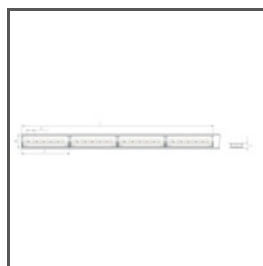

KWP-14KRGBW-1530-24
KWP-14KRGBW-1530-24