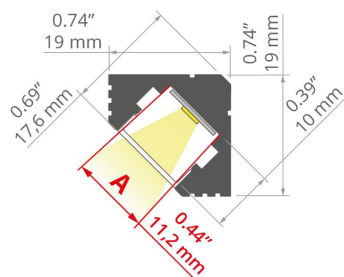

MOUNTING

- to the surface, using dedicated accessories, mounting adhesive or double-sided adhesive tape
 - easy assembly and disassembly by snapping in and out

ADDITIONAL INFORMATION

- standard lengths of KLUŚ profiles and covers: 1000 mm (tolerance ± 1.5 mm) and 2005 mm / 3010 mm (tolerance + 5 mm); for selected covers: 6050 mm, 10050 mm (tolerance + 5 mm)
 - when choosing a different length of profiles / covers than available in the standard, you should additionally choose the cutting service at KLUŚ

TECHNICAL DRAWING

TECHNICAL SPECIFICATIONS

Material	aluminum
Possible fixture IP	20, 67
Possible fixture shapes	linear
Profile cross-section	angled
Width	19 mm
Height	19 mm
LED gluing width A	11.2 mm
Number of LED strips A (8 mm wide)	1
Lighting at an angle	45
Possibility of obtaining a line of light	yes
Building type	Residential, Retail, HoReCa object, Entertainment/ Arts, Other
Facility zone	office, kitchen, bathroom, furniture, niche/cove, advertising / POS, shop windows and exhibition
Easy assembly and disassembly by snapping in and out	yes
Wire out end cap	yes