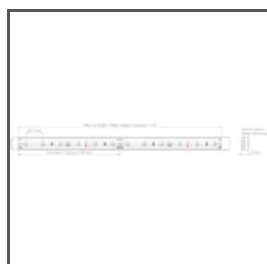

RELATED ACCESSORIES > RELATED LED > CRI 95+

WP-K-CR-1210-24V

KWP-CR-1210-24
Ref. arch WP-K-CR-1210-24V