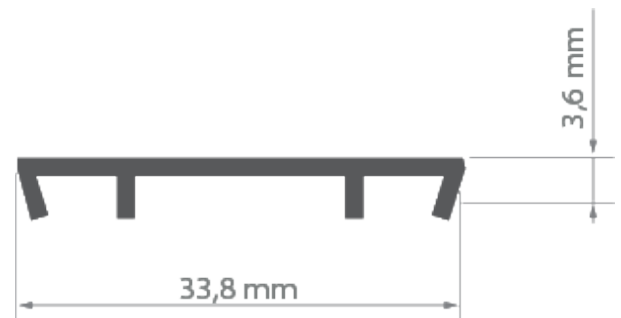

TECHNICAL SPECIFICATION

B6639ANODA_1	Silver anodized	1000 mm
B6639ANODA_2	Silver anodized	2000 mm
B6639ANODA_3	Silver anodized	3000 mm