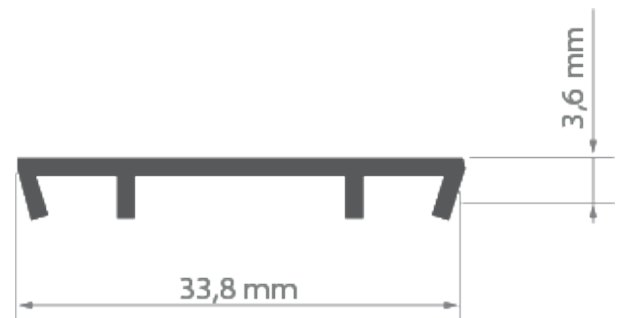

PRODUCT DESCRIPTION

- Simplifies mounting a dedicated lighting fixture

Fill empty fields

Product nr.	
Fixture type	
Company	
Job name	
Date	

**TECHNICAL SPECIFICATION**

B6639ANODA_1	Silver anodized	1000 mm
B6639ANODA_2	Silver anodized	2000 mm
B6639ANODA_3	Silver anodized	3000 mm